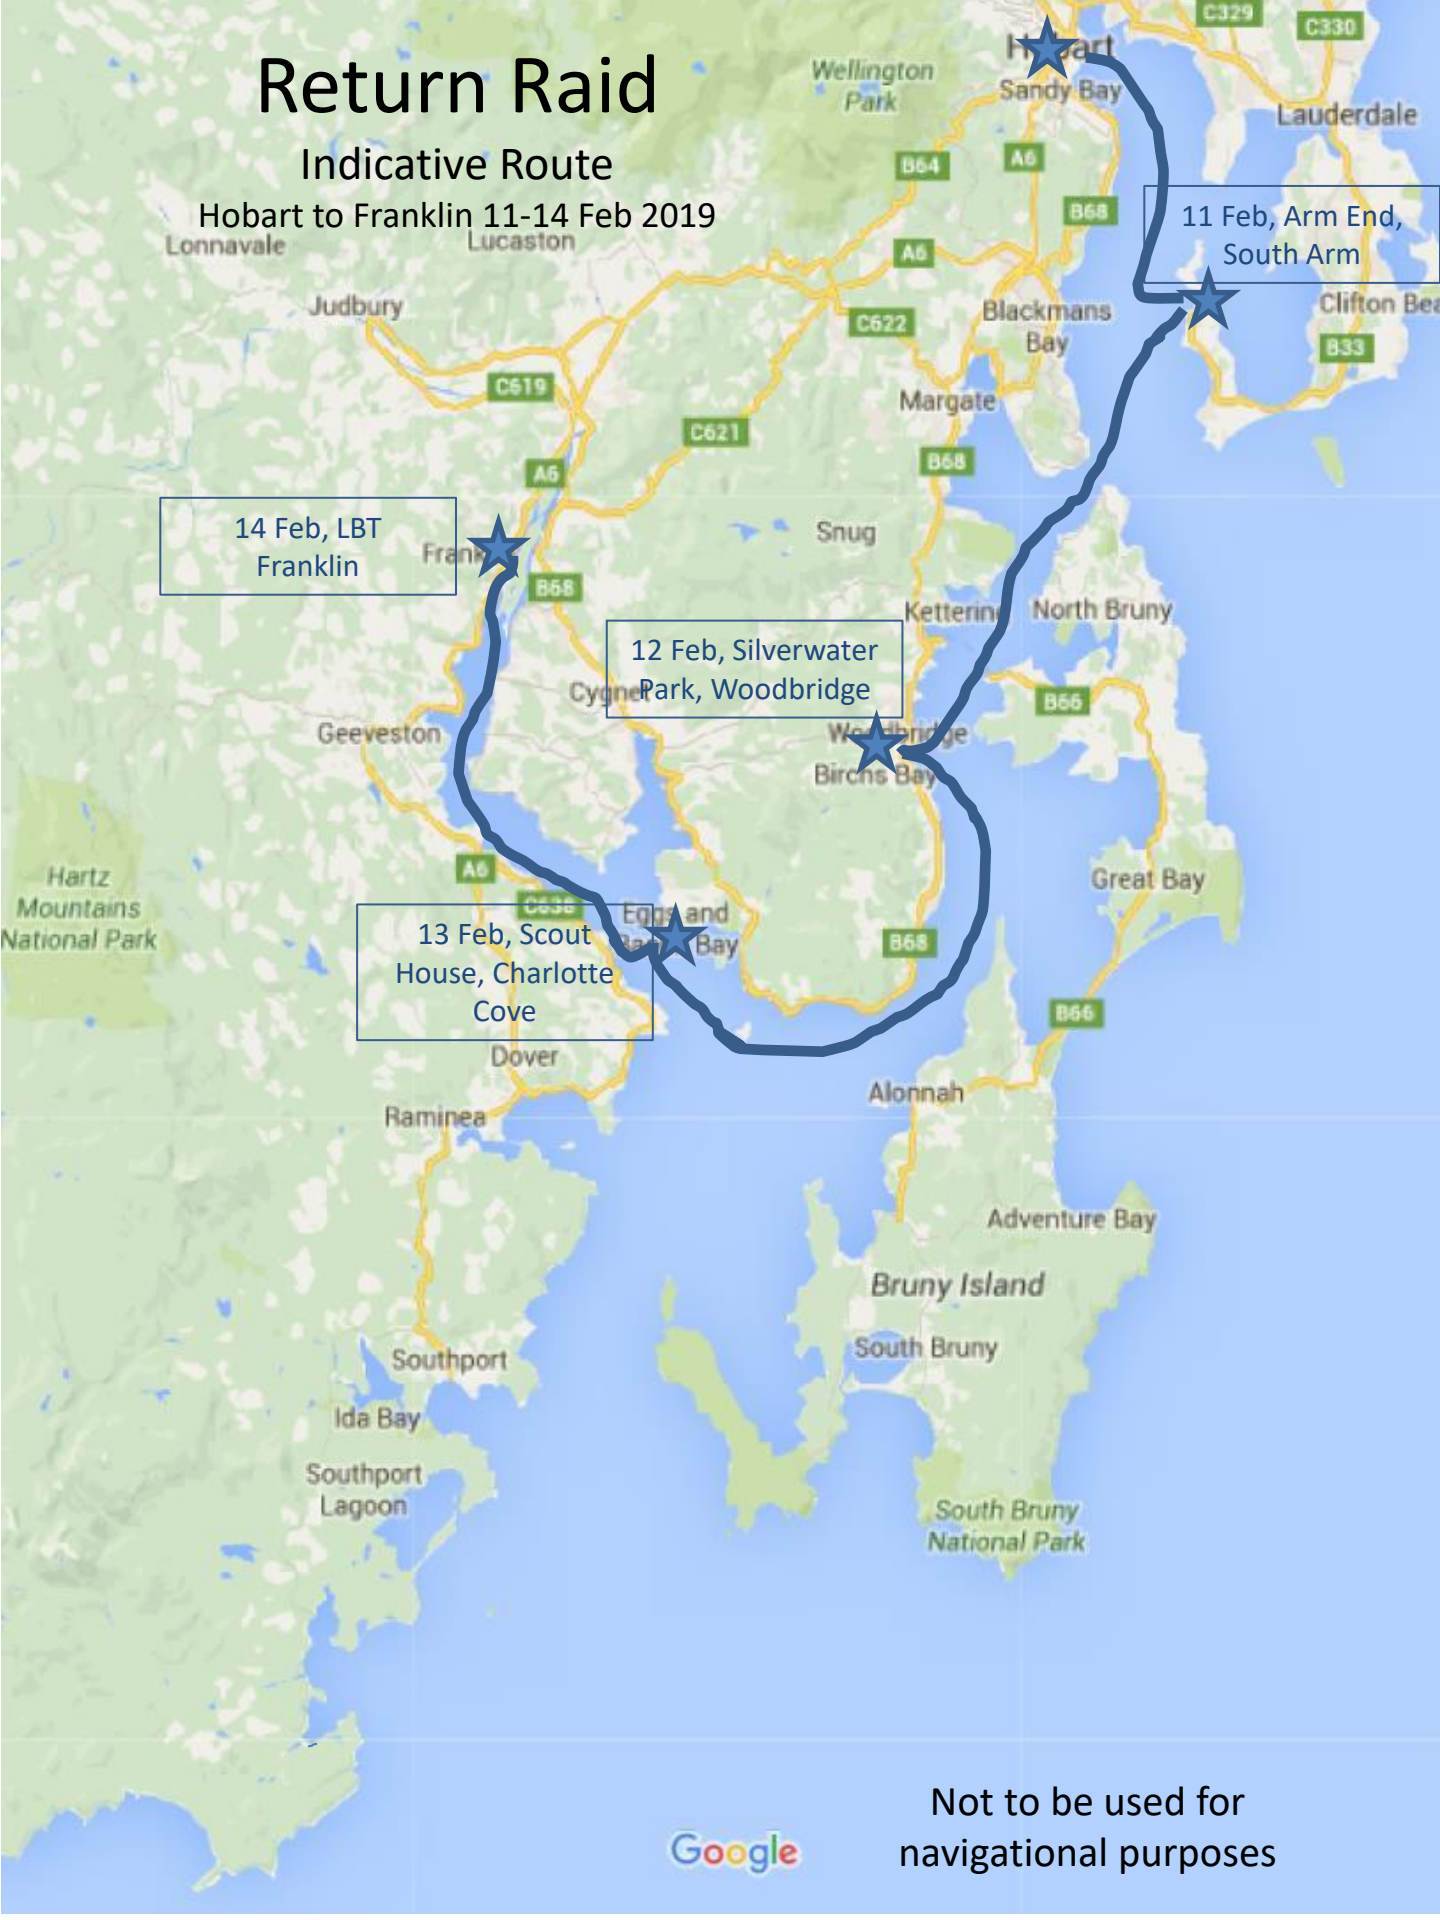

Return Raid

Indicative Route

Hobart to Franklin 11-14 Feb 2019

14 Feb, LBT Franklin

12 Feb, Silverwater Park, Woodbridge

13 Feb, Scout House, Charlotte Cove

11 Feb, Arm End, South Arm